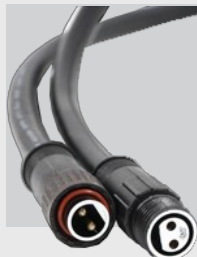

**Designed as a system.** From transformer to the last fixture, components are engineered to work together, delivering reliable performance today and easy expansion later.

**Typical Weak Points:**

- Field-made splices | Pierced wire jackets
- Moisture entry | Corrosion risk | More service calls

**Connections designed to last.** Patented Coastal Connector / Plug+Play™ cabling uses IP68 waterproof, airtight connectors to help eliminate one of the most common failure points in outdoor lighting systems.