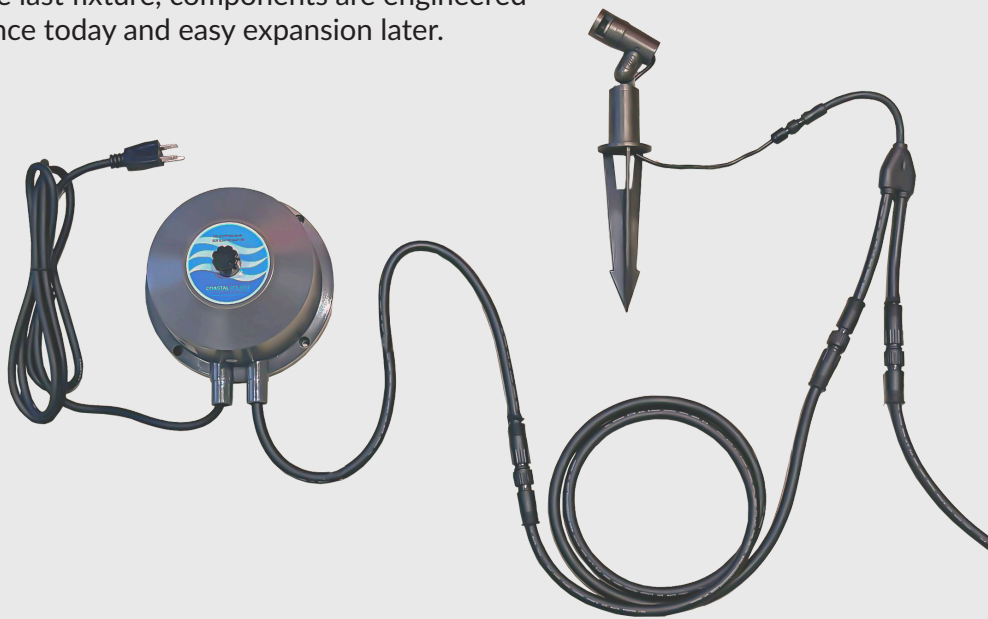

# OUTDOOR LIGHTING IS ONLY AS RELIABLE AS ITS CONNECTIONS

Beautiful outdoor lighting should do more than look impressive on the first night. It should keep performing through rain, irrigation, humidity, soil, and years of outdoor exposure. That is why Boca Tech and Automation specifies Coastal Source for premium outdoor lighting systems. Built to last, built for South Florida.

**Designed as a system.** From transformer to the last fixture, components are engineered to work together, delivering reliable performance today and easy expansion later.

**Typical Weak Points:**

- Field-made splices | Pierced wire jackets
- Moisture entry | Corrosion risk | More service calls

**Connections designed to last.** Patented Coastal Connector / Plug+Play™ cabling uses IP68 waterproof, airtight connectors to help eliminate one of the most common failure points in outdoor lighting systems.