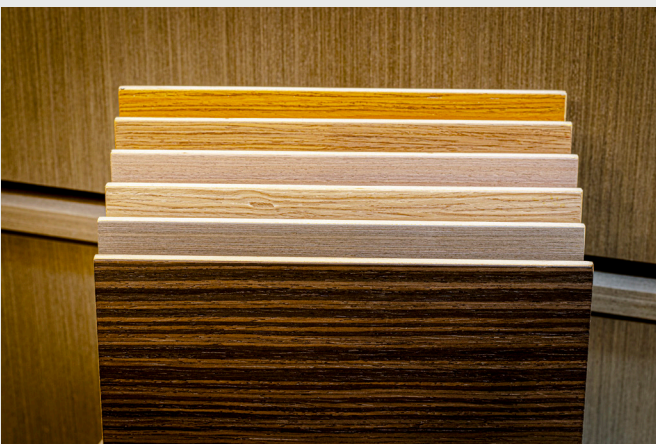

# SoundWhere® MINIMALIST 75

6 Standard Wood Finishes

The SoundWhere® Minimalist 75 is the smallest cabinet in the line accommodating TVs up to 75-inches. The dimmable LED accent lighting elevates this beautiful cabinet into a work of art. The full-range 3.1 speaker system is concealed behind refined wood and painted finishes. The Minimalist provides pre-engineered cavities for a recessed articulating service mount and electronic equipment, complete with cable management, power, and ventilation.