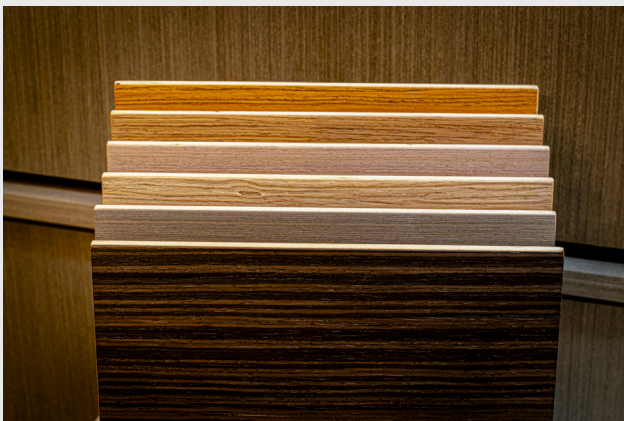

BTA *Signature Series*

SoundWhere® MINIMALIST 85

The SoundWhere® Minimalist 85 is a petite cabinet that accommodates TVs up to 85-inches. The dimmable LED accent lighting elevates this beautiful cabinet into a work of art. The full-range 3.1 speaker system is concealed behind refined wood and painted finishes. The Minimalist provides pre-engineered cavities for a recessed articulating service mount and electronic equipment, complete with cable management, power, and ventilation.

Experience the simplicity of SoundWhere®, a fusion of form and function. Each unit integrates high-fidelity speakers *and a subwoofer*, ensuring superior sound. Designed with equipment storage and efficient ventilation as well as cable management all while enhancing your chosen aesthetic. These modular units are made to fit into any home, apartment, or condo so you can design your room around great sound you cannot see!