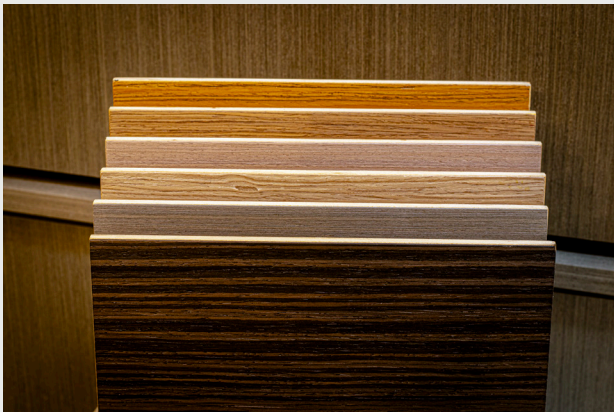

BTA *Signature Series*

SoundWhere® SYMPHONY 115

6 Standard Wood Finishes

The SoundWhere® Symphony is our flagship media cabinet. This amazing example of modular furniture has a full range 3.1 speaker system and accommodates Samsung's flagship 115" Micro RGB. It disguises pre-engineered spaces designed for power, ventilation, cable management, and a recessed articulating service mount behind its beautiful finishes. All you see is the elegant open shelving and beautiful storage unit (with an optional vapor fireplace!) accented with multiple zones of dimmable LED lighting.

Experience the simplicity of SoundWhere®, a fusion of form and function. Each unit integrates high-fidelity speakers *and* a subwoofer, ensuring superior sound. Designed with equipment storage and efficient ventilation as well as cable management all while enhancing your chosen aesthetic. These modular units are made to fit into any home, apartment, or condo so you can design your room around great sound you cannot see!

Document Library

SoundWhere® SYMPHONY 115

Left, Right, and Center Speakers with Integrated Subwoofer!

All TV Models up to 115 in

3 Dimmable LED Backlight Zone

Cabinets Hide Additional Equipment and Cable Routing