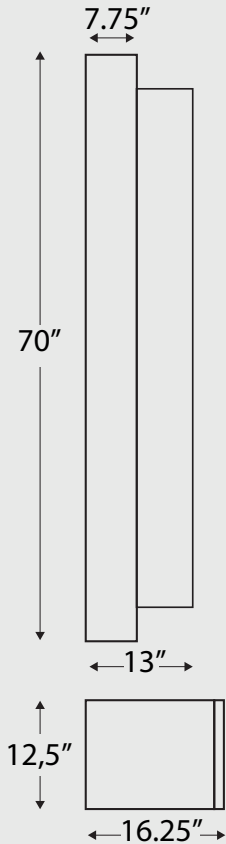

BTA *Signature Series*

SoundWhere® SYMPHONY 115

6 Standard Wood Finishes

The SoundWhere® Symphony is our flagship media cabinet. This amazing example of modular furniture has a full range 3.1 speaker system and accommodates Samsung's flagship 115" Micro RGB. It disguises pre-engineered spaces designed for power, ventilation, cable management, and a recessed articulating service mount behind its beautiful finishes. All you see is the elegant open shelving and beautiful storage unit (with an optional vapor fireplace!) accented with multiple zones of dimmable LED lighting.

Document Library

SoundWhere® SYMPHONY 115

Left, Right, and Center Speakers with Integrated Subwoofer!

All TV Models up to 115 in

3 Dimmable LED Backlight Zone

Cabinets Hide Additional Equipment and Cable Routing